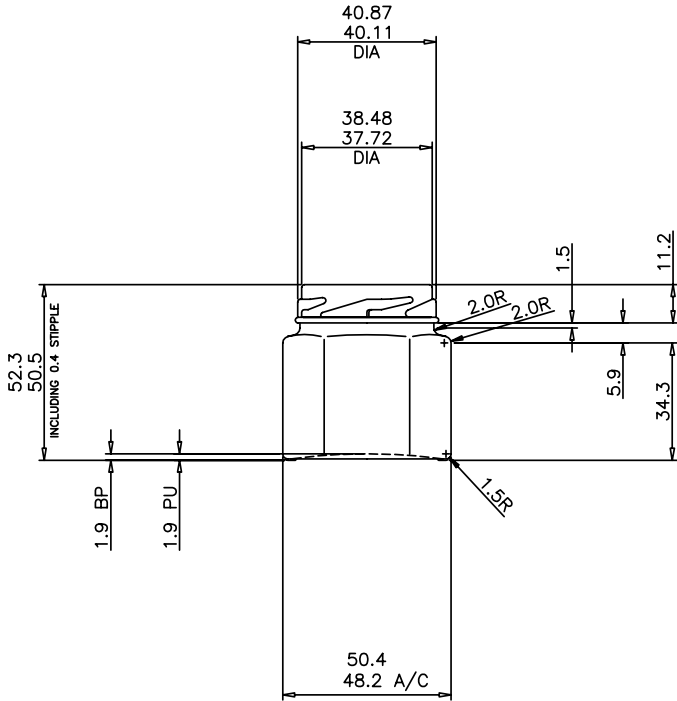

18 24

HS FRENCH FLINT

THE GLASS CONTAINER SPECIALISTS

BODY SECTION

EMBOSSED BASE DOT-CODE
MADE UP OF 13 DOTS
9 DOTS PER CAVITY CODE.
0.45 DEEP x 1.8 DIA x 3.0 PITCH
SHOWN AS MOULD No.7

VIEW ON BASE
SHOWING EMBOSSED MARKING
STANDING AREA EMBOSSED
WITH BAR STIPPLE

45ML HEXAGONAL GLASS JAR

Product code	HEX45
Finish	43mm Twist Off
Capacity	45ml
Brim-full capacity	48.8ml