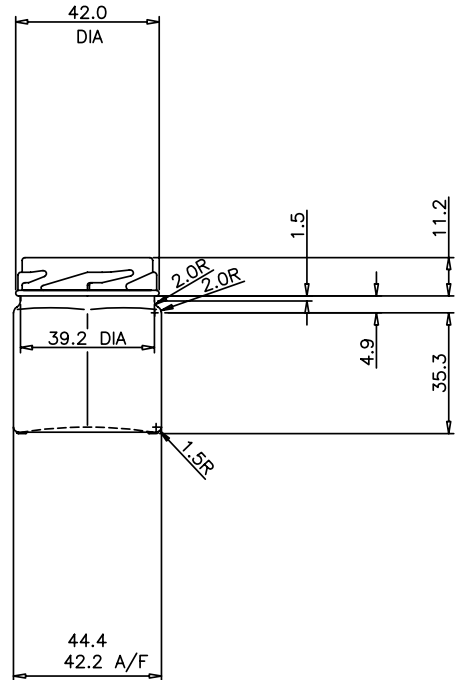

18 24

HS FRENCH FLINT

THE GLASS CONTAINER SPECIALISTS

BODY SECTION

EMBOSSED BASE DOT-CODE
MADE UP OF 13 DOTS
9 DOTS PER CAVITY CODE.
0.45 DEEP x 1.8 DIA x 3.0 PITCH
SHOWN AS MOULD No.7

VIEW ON BASE
SHOWING EMBOSSED MARKING
STANDING AREA EMBOSSED
WITH BAR STIPPLE

45ML HEXAGONAL GLASS JAR

Product code	HEX45
Finish	43mm Twist Off
Capacity	45ml
Brim-full capacity	48.8ml